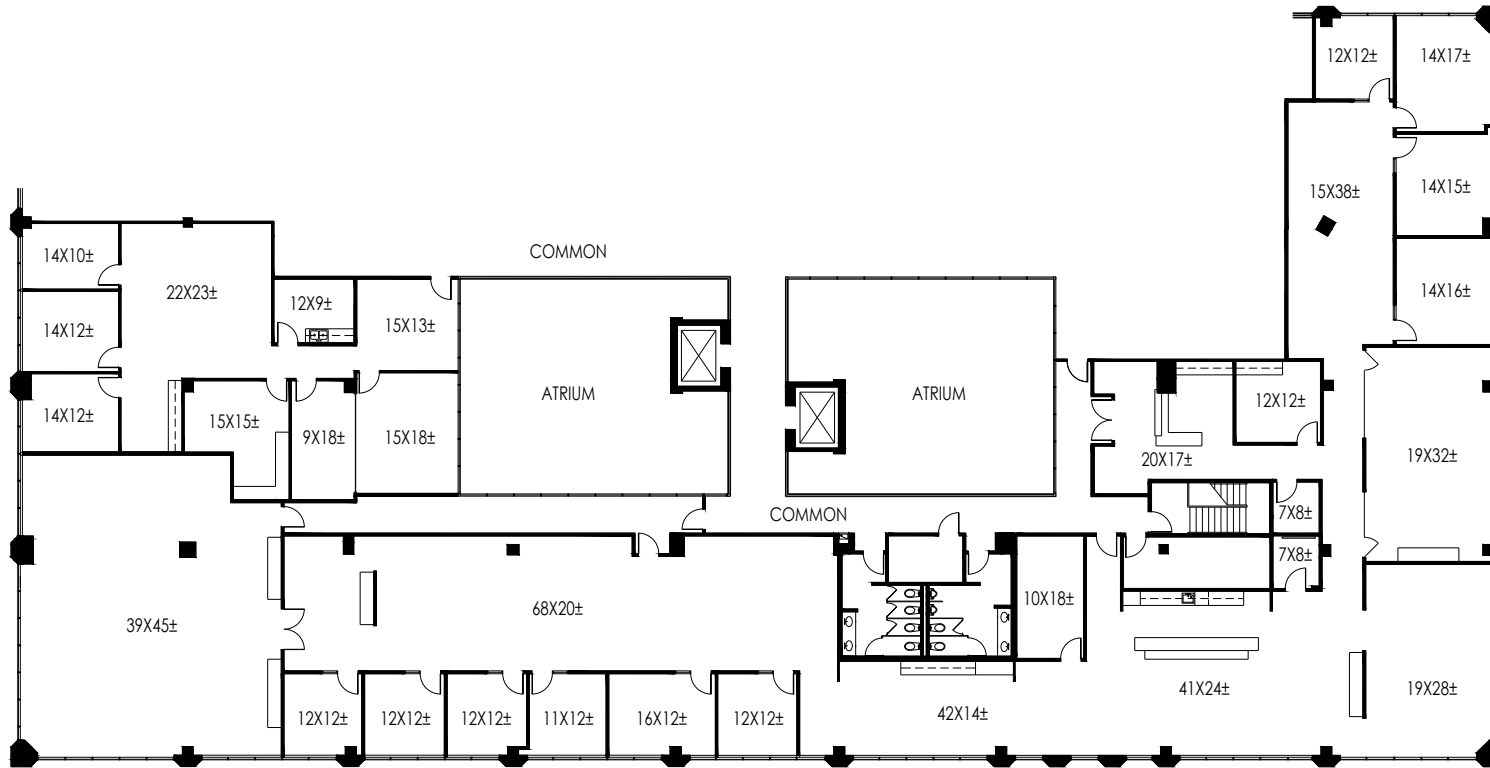

THE ATRIUM AT MIDWAY

14285 MIDWAY RD., ADDISON TX 75001

 BLDG 2 : 3RD FLOOR
KEY PLAN

SUITE 350

RSF: 13,738