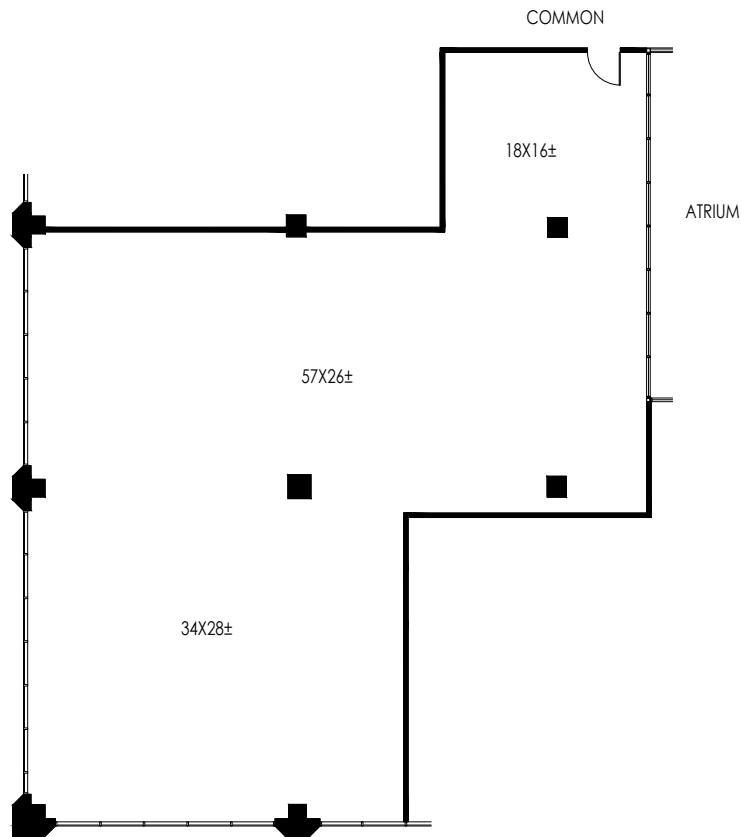

THE ATRIUM AT MIDWAY

14285 MIDWAY RD., ADDISON TX 75001

 BLDG 2 : 2ND FLOOR
KEY PLAN

SUITE 260

RSF:

3,477