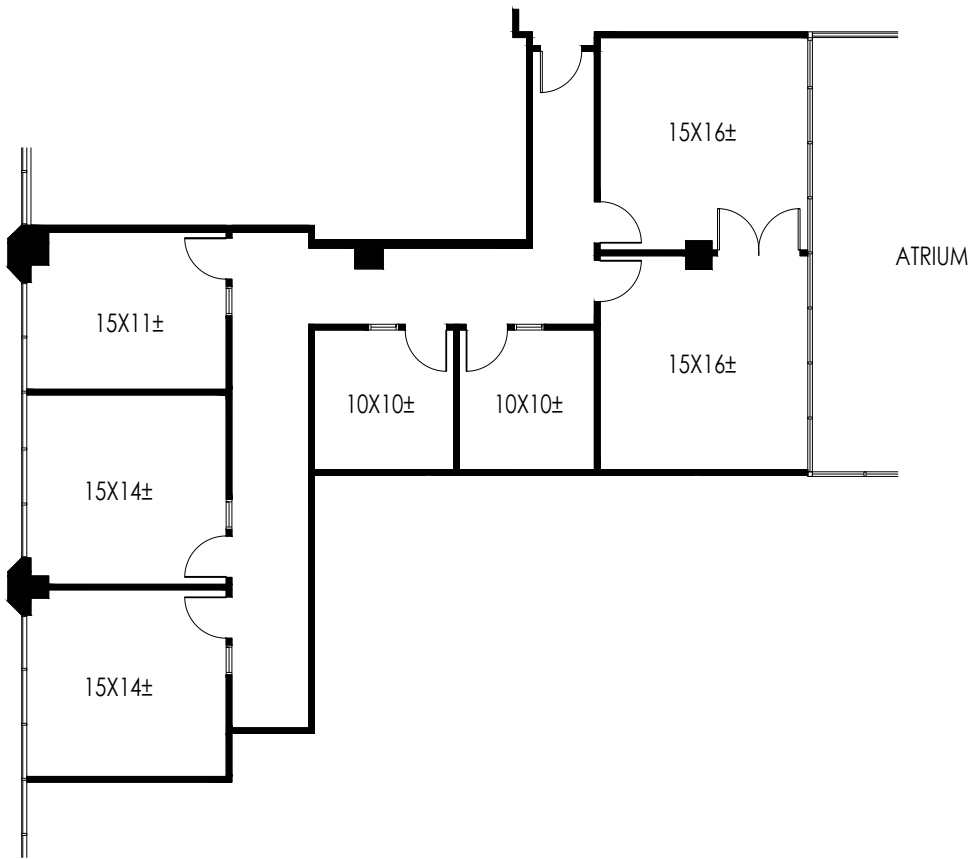

THE ATRIUM AT MIDWAY

14275 MIDWAY RD., ADDISON TX 75001

 BLDG 1 : 2ND FLOOR
KEY PLAN

SUITE 220

RSF: 1,983