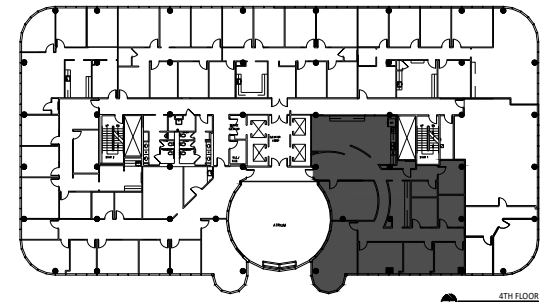

THE ATRIUM AT BENT TREE

16775 ADDISON RD., ADDISON TX 75001

4TH FLOOR
KEY PLAN

SUITE 420

RSF: 3,309