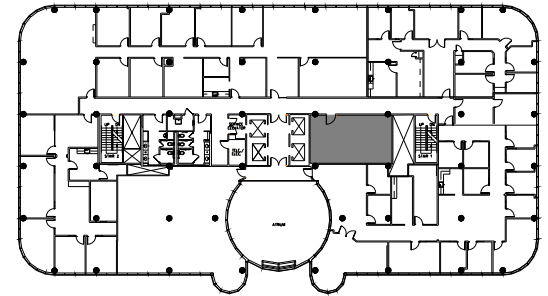

THE ATRIUM AT BENT TREE

16775 ADDISON RD., ADDISON TX 75001

6TH FLOOR
KEY PLAN

SUITE 620

RSF: 697