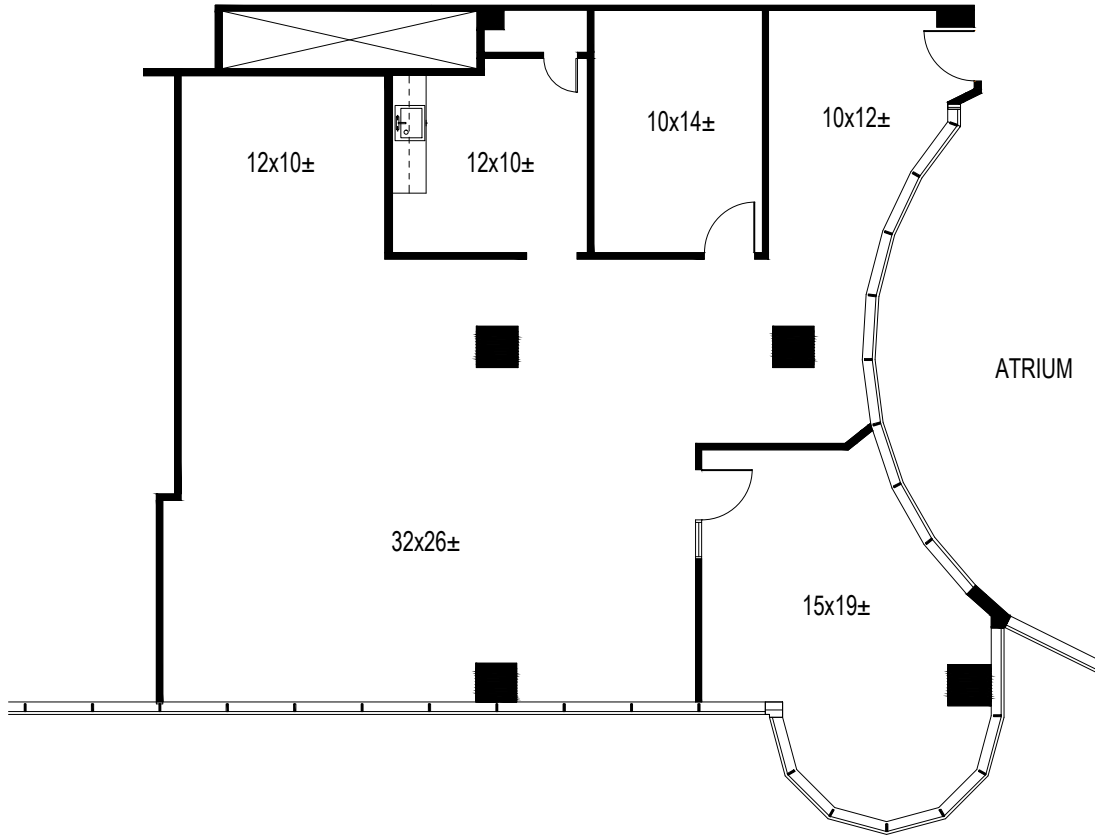

# THE ATRIUM AT BENT TREE

16775 ADDISON RD., ADDISON TX 75001

6TH FLOOR  
KEY PLAN

## SUITE 615

RSF: 2,194