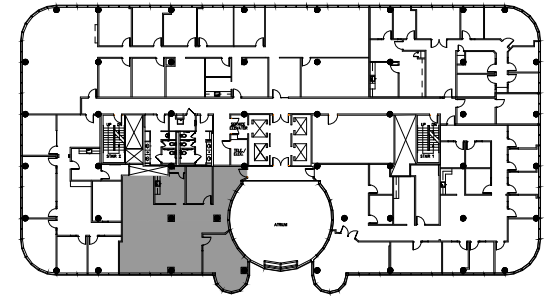

# THE ATRIUM AT BENT TREE

16775 ADDISON RD., ADDISON TX 75001

6TH FLOOR  
KEY PLAN

## SUITE 615

RSF: 2,194