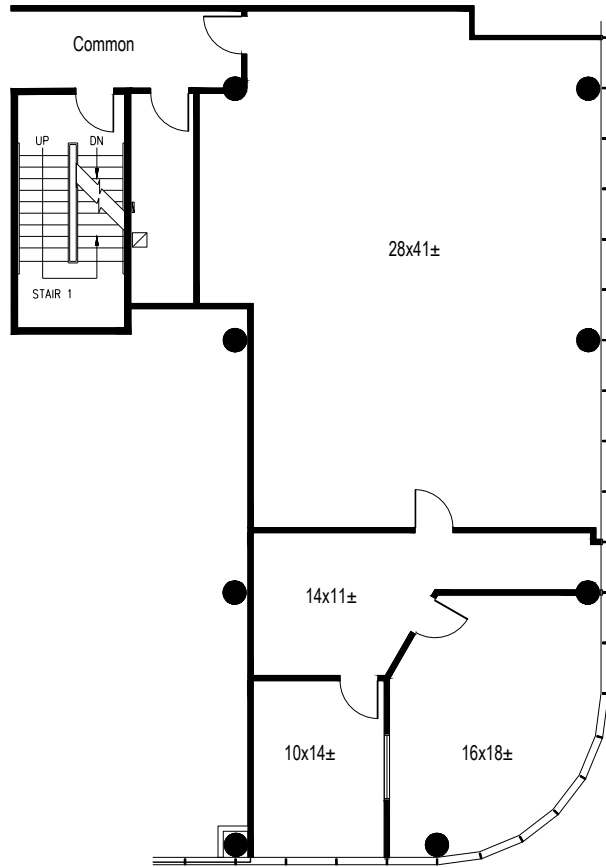

# THE ATRIUM AT BENT TREE

16775 ADDISON RD., ADDISON TX 75001

4TH FLOOR  
KEY PLAN

**SUITE 440**  
RSF: 2,534sf