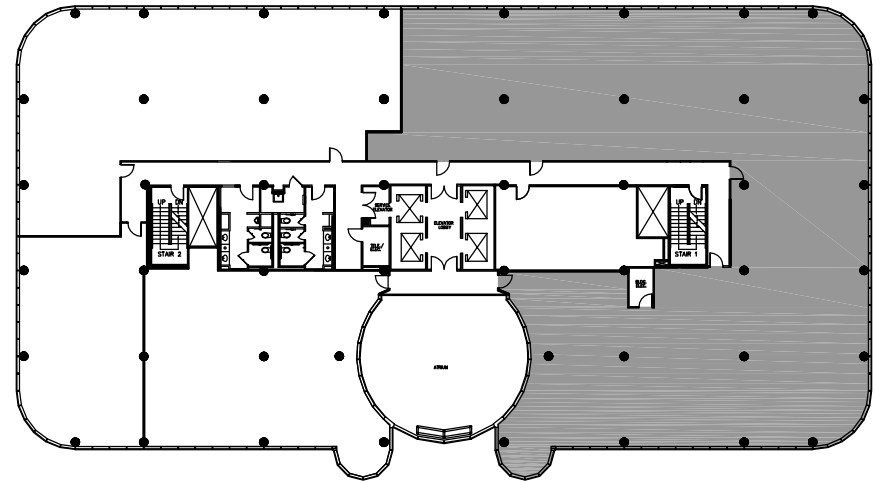

THE ATRIUM AT BENT TREE

16775 ADDISON RD., ADDISON, TX 75001

3RD FLOOR
KEY PLAN

SUITE 360

RSF: 1,727

INTERPRISE