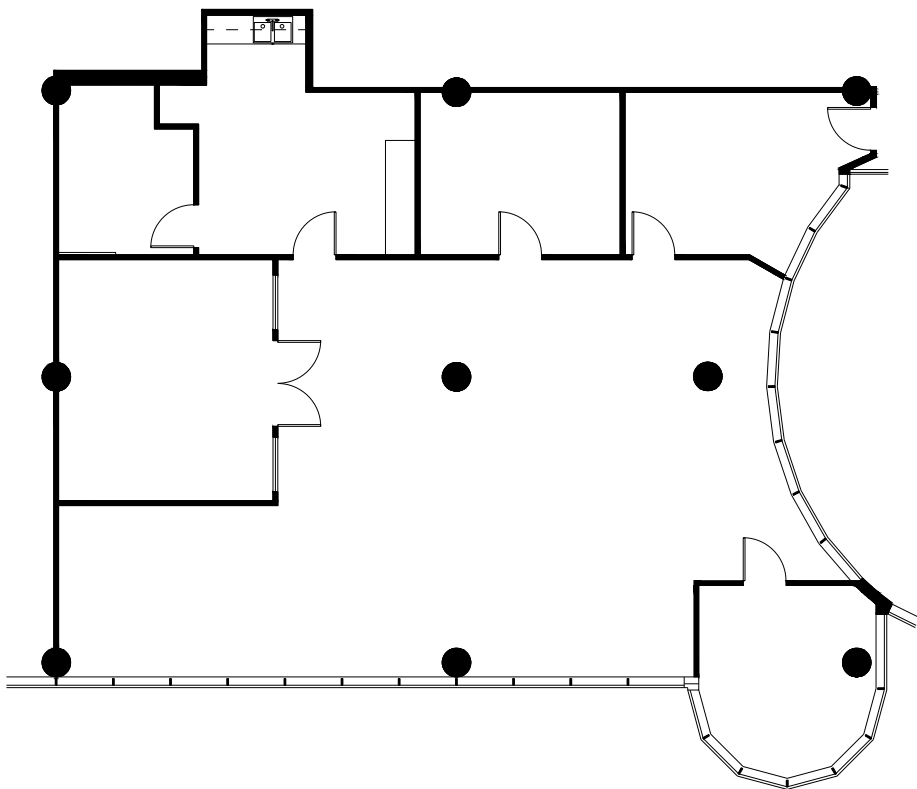

THE ATRIUM AT BENT TREE

16775 ADDISON RD., ADDISON TX 75001

3RD FLOOR
KEY PLAN

SUITE 325

RSF: 2,703