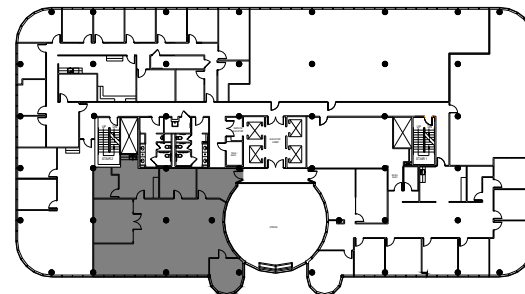

THE ATRIUM AT BENT TREE

16775 ADDISON RD., ADDISON TX 75001

3RD FLOOR
KEY PLAN

SUITE 325

RSF: 2,703