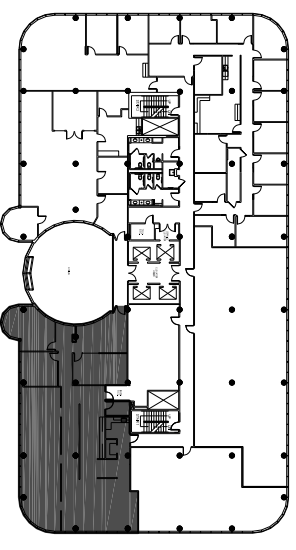

THE ATRIUM AT BENT TREE

16775 ADDISON RD., ADDISON TX 75001

3RD FLOOR
KEY PLAN

SUITE 310

RSF: 4,197