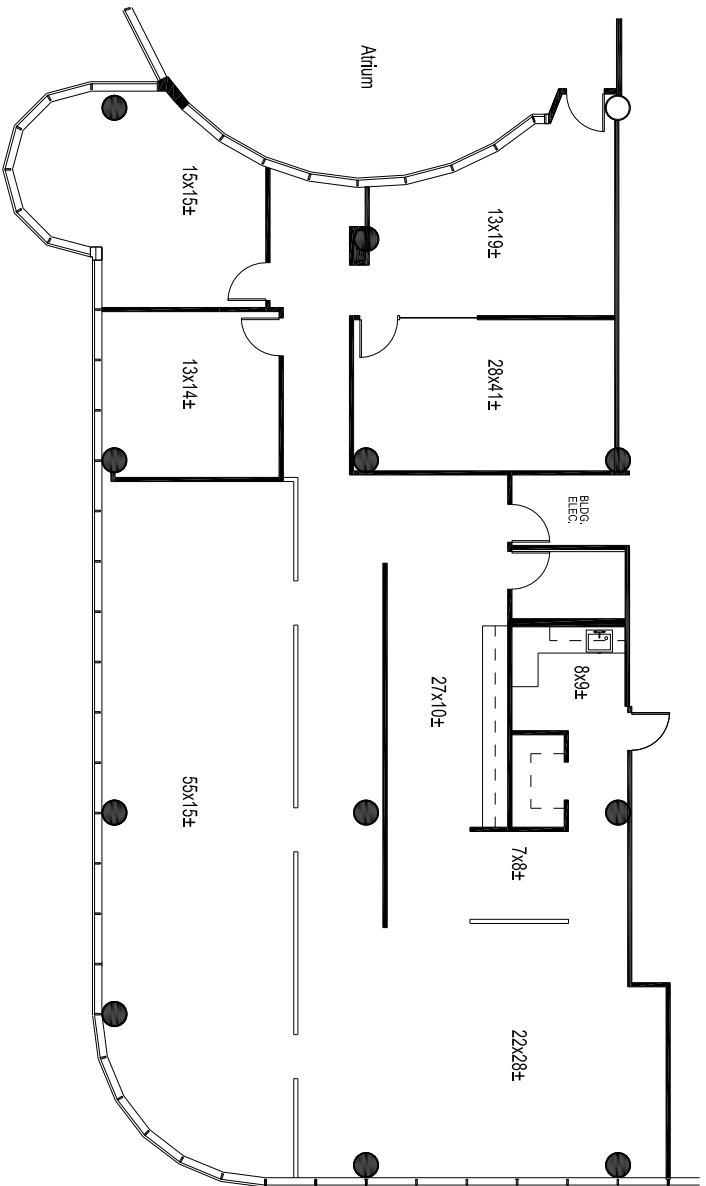

THE ATRIUM AT BENT TREE

16775 ADDISON RD., ADDISON TX 75001

3RD FLOOR
KEY PLAN

SUITE 310

RSF: 4,197