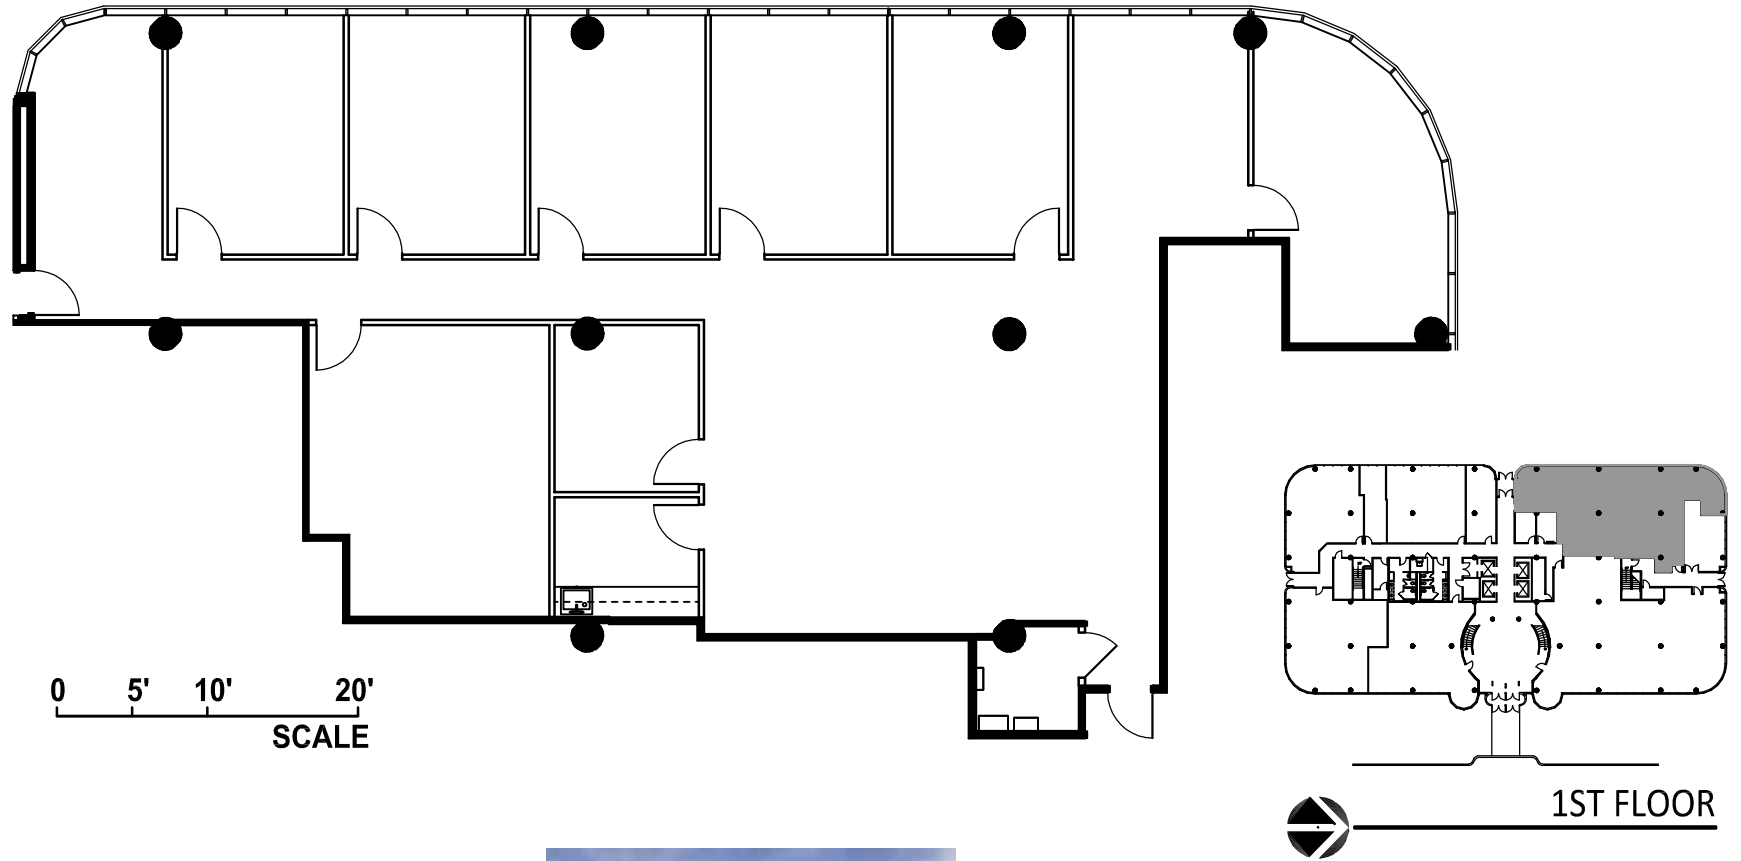

THE ATRIUM AT BENT TREE

16775 ADDISON RD., ADDISON, TX 75001

SUITE 160

RSF: 3,584

INTERPRISE