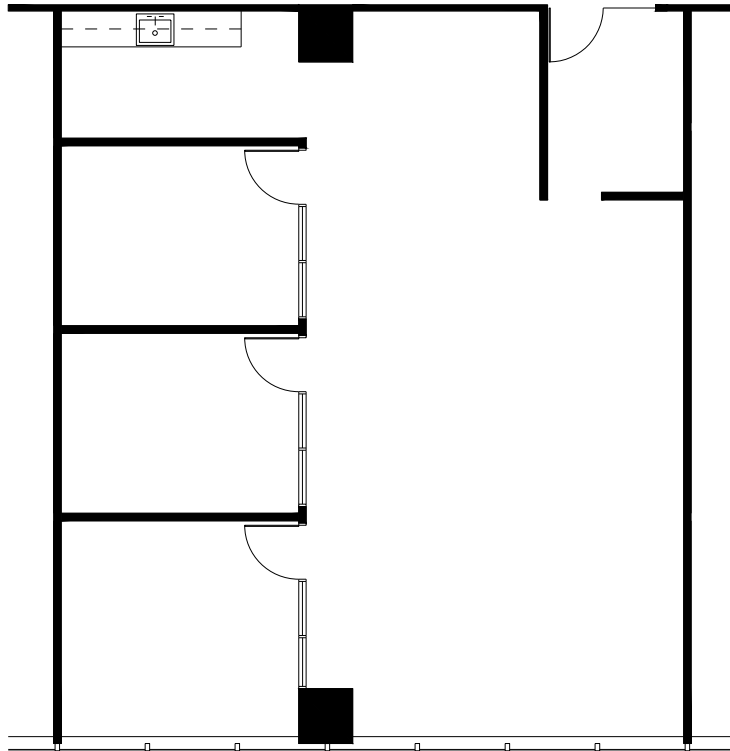

THE ABERDEEN

14841 NORTH DALLAS PKWY. DALLAS, TX 75254

7TH FLOOR
KEY PLAN

SUITE 730

RSF: 1,752