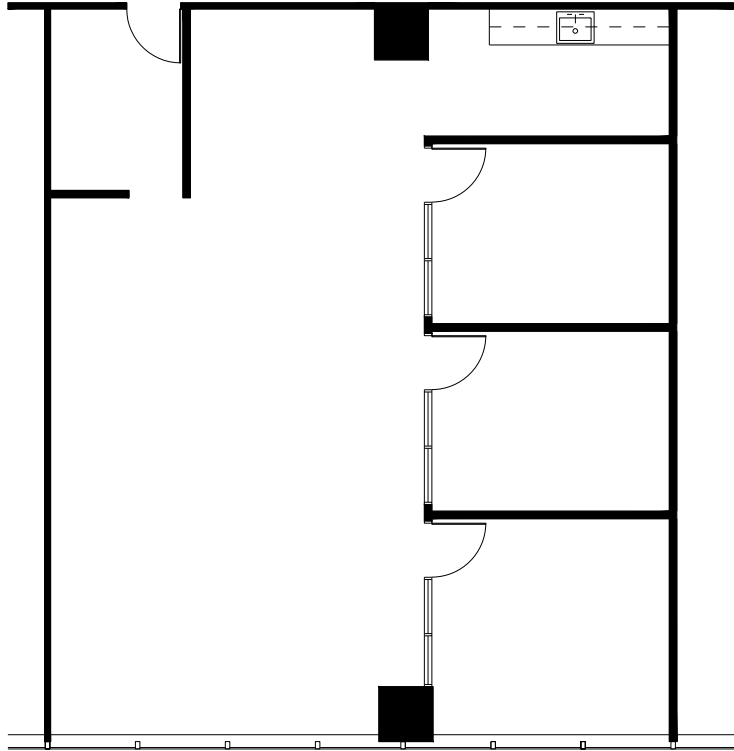

THE ABERDEEN

14841 NORTH DALLAS PKWY. DALLAS, TX 75254

7TH FLOOR
KEY PLAN

SUITE 725

RSF: 1,739