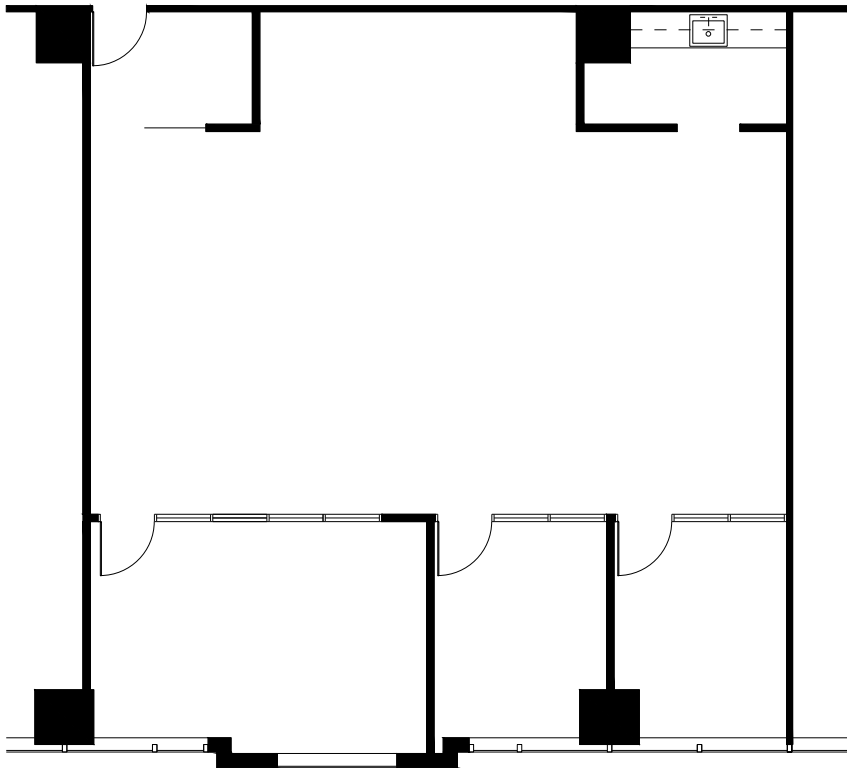

THE ABERDEEN

14841 NORTH DALLAS PKWY. DALLAS, TX 75254

7TH FLOOR
KEY PLAN

SUITE 720

RSF: 2,030