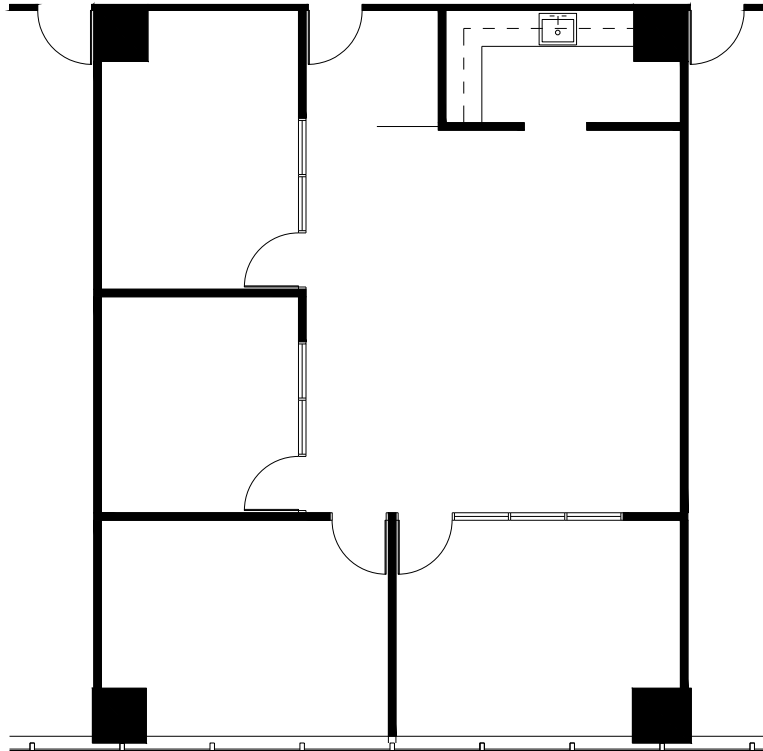

# THE ABERDEEN

14841 NORTH DALLAS PKWY. DALLAS, TX 75254

7TH FLOOR  
KEY PLAN

## SUITE 715

RSF: 1,752