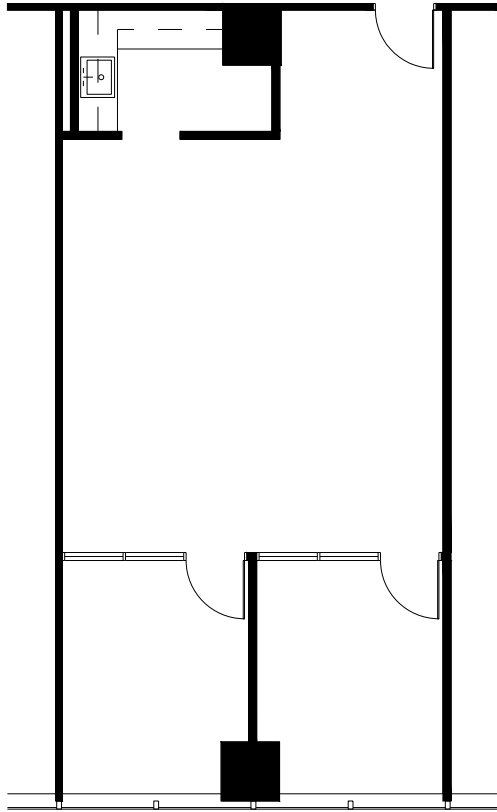

THE ABERDEEN

14841 NORTH DALLAS PKWY. DALLAS, TX 75254

7TH FLOOR
KEY PLAN

SUITE 705

RSF: 975