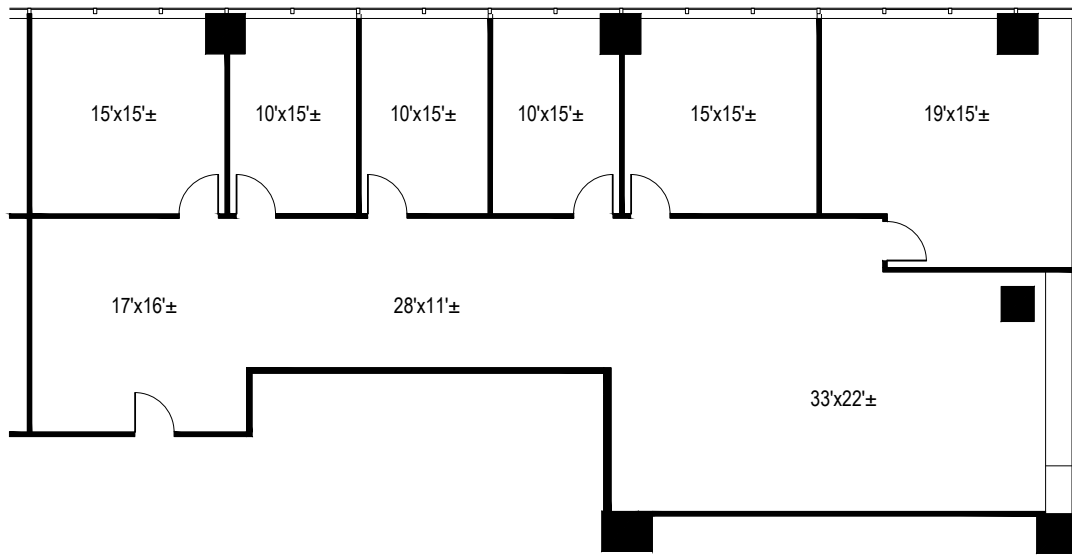

# THE ABERDEEN

14841 NORTH DALLAS PKWY. DALLAS, TX 75254

4TH FLOOR  
KEY PLAN

## SUITE 475

RSF: 3,236