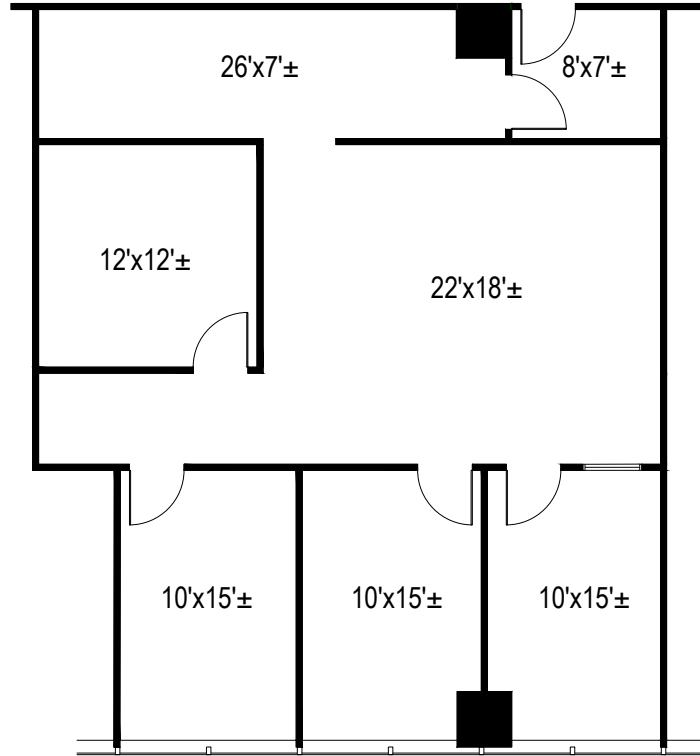

THE ABERDEEN

14841 NORTH DALLAS PKWY. DALLAS, TX 75254

4TH FLOOR
KEY PLAN

SUITE 445

RSF: 1,660