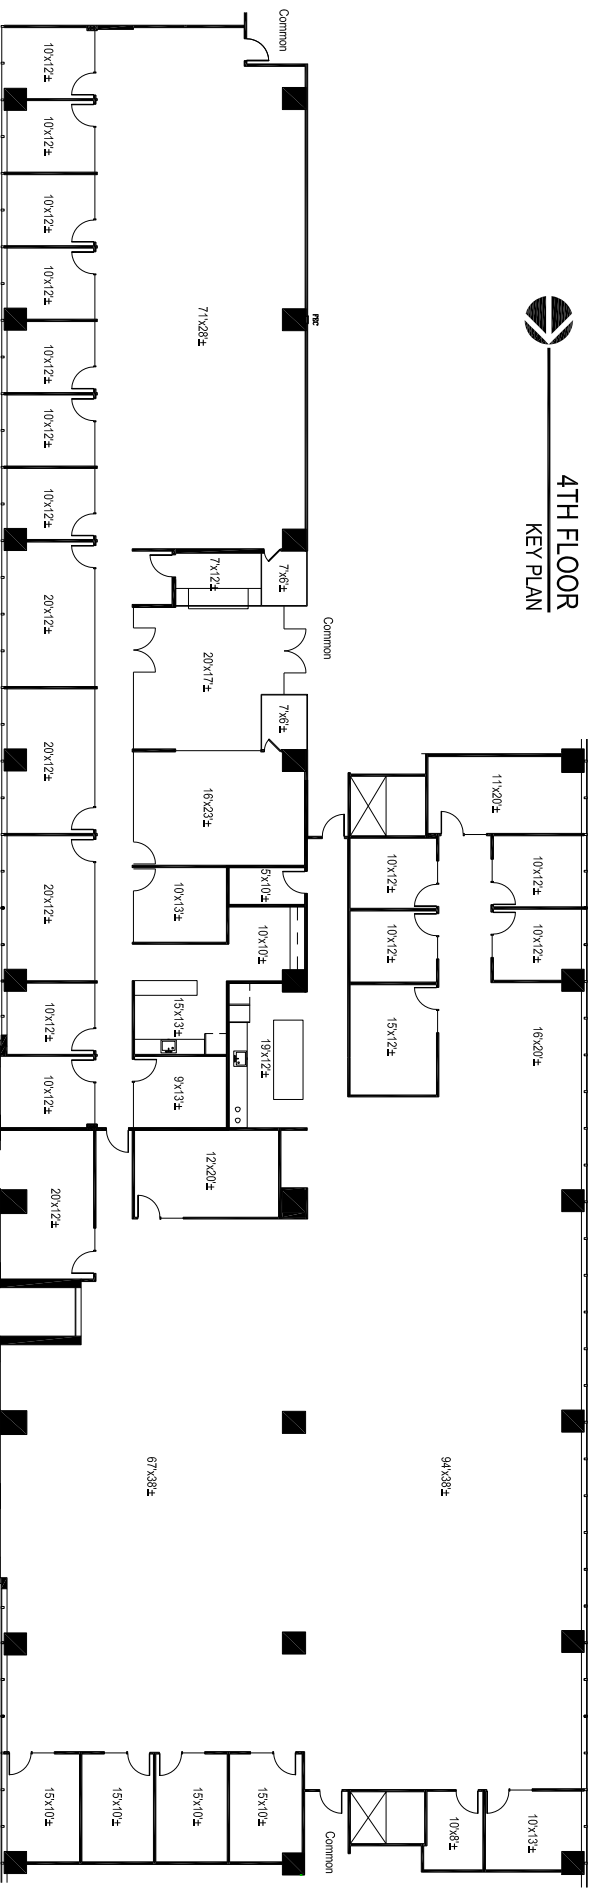

THE ABERDEEN

14841 NORTH DALLAS PKWY. DALLAS, TX 75254

4TH FLOOR
KEY PLAN

SUITE 425

RSF: 19,158