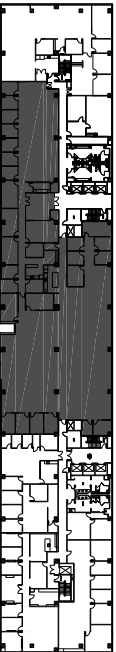

THE ABERDEEN

14841 NORTH DALLAS PKWY. DALLAS, TX 75254

4TH FLOOR
KEY PLAN

SUITE 425

RSF: 19,158