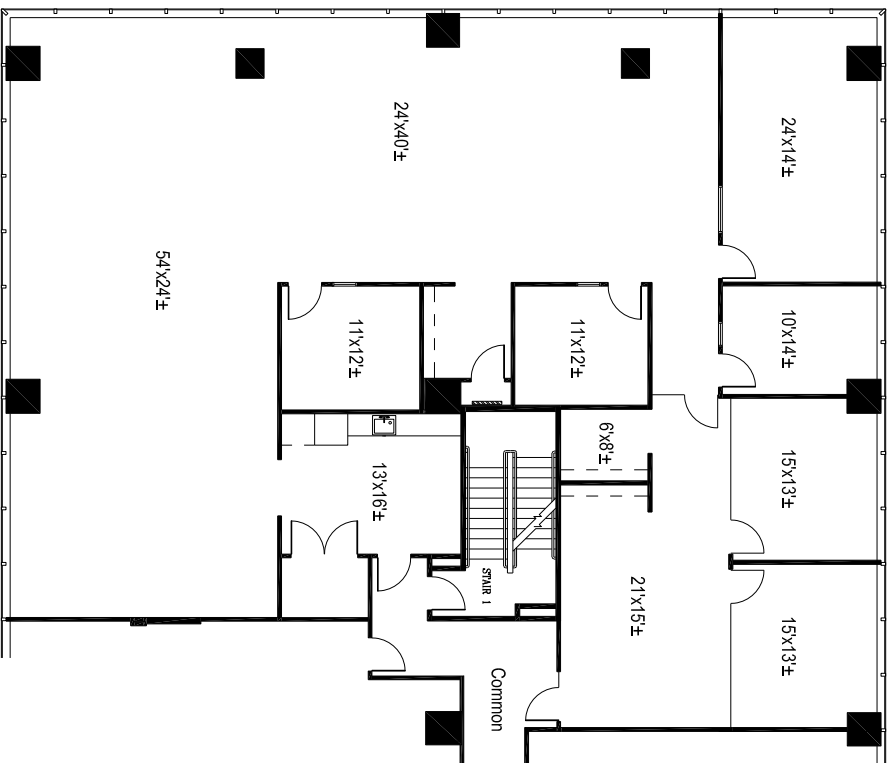

THE ABERDEEN

14841 NORTH DALLAS PKWY. DALLAS, TX 75254

4TH FLOOR
KEY PLAN

SUITE 400

RSF: 5,420