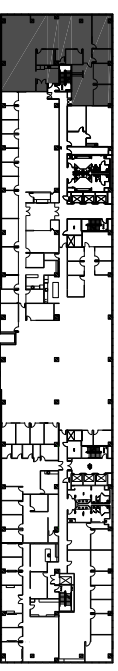

THE ABERDEEN

14841 NORTH DALLAS PKWY. DALLAS, TX 75254

4TH FLOOR
KEY PLAN

SUITE 400

RSF: 5,420