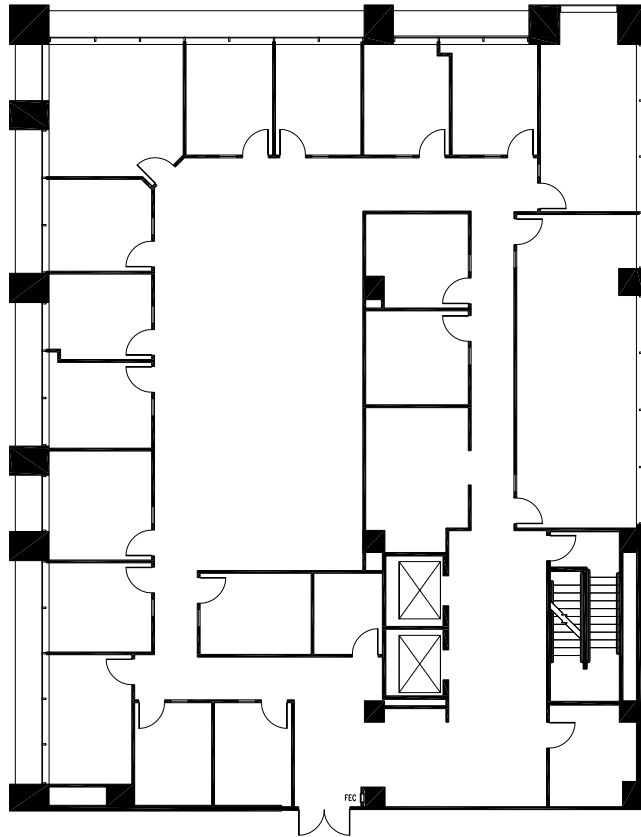

THE ABERDEEN

14841 NORTH DALLAS PKWY. DALLAS, TX 75254

2ND FLOOR
KEY PLAN

SUITE 275

RSF: 7,051