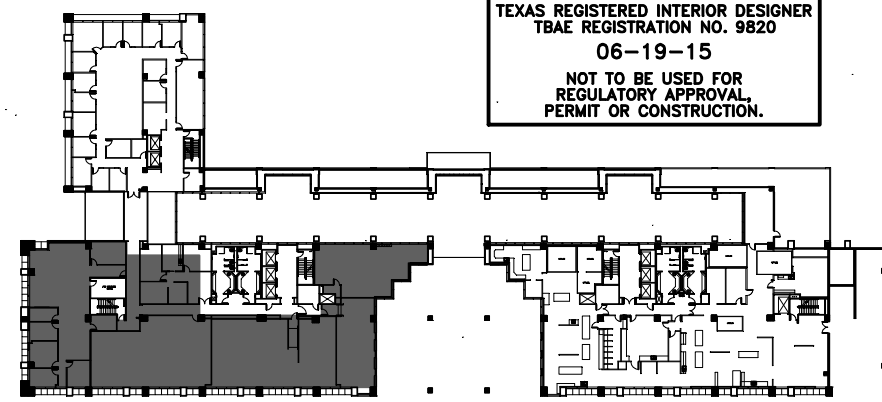

ALICIA McDONALD
TEXAS REGISTERED INTERIOR DESIGNER
TBAE REGISTRATION NO. 9820
06-19-15
NOT TO BE USED FOR
REGULATORY APPROVAL,
PERMIT OR CONSTRUCTION.

SECOND FLOOR

SUPREME LENDING
SUITE 250

TITLE	SPACE PLAN #4
DATE	06-19-15
SCALE	1/8"=1'-0"
DESIGN BY	AJM
CHECKED BY	EMP
EST	13,916
PROJ NO	10504-30743
SHEET NO	SP#5