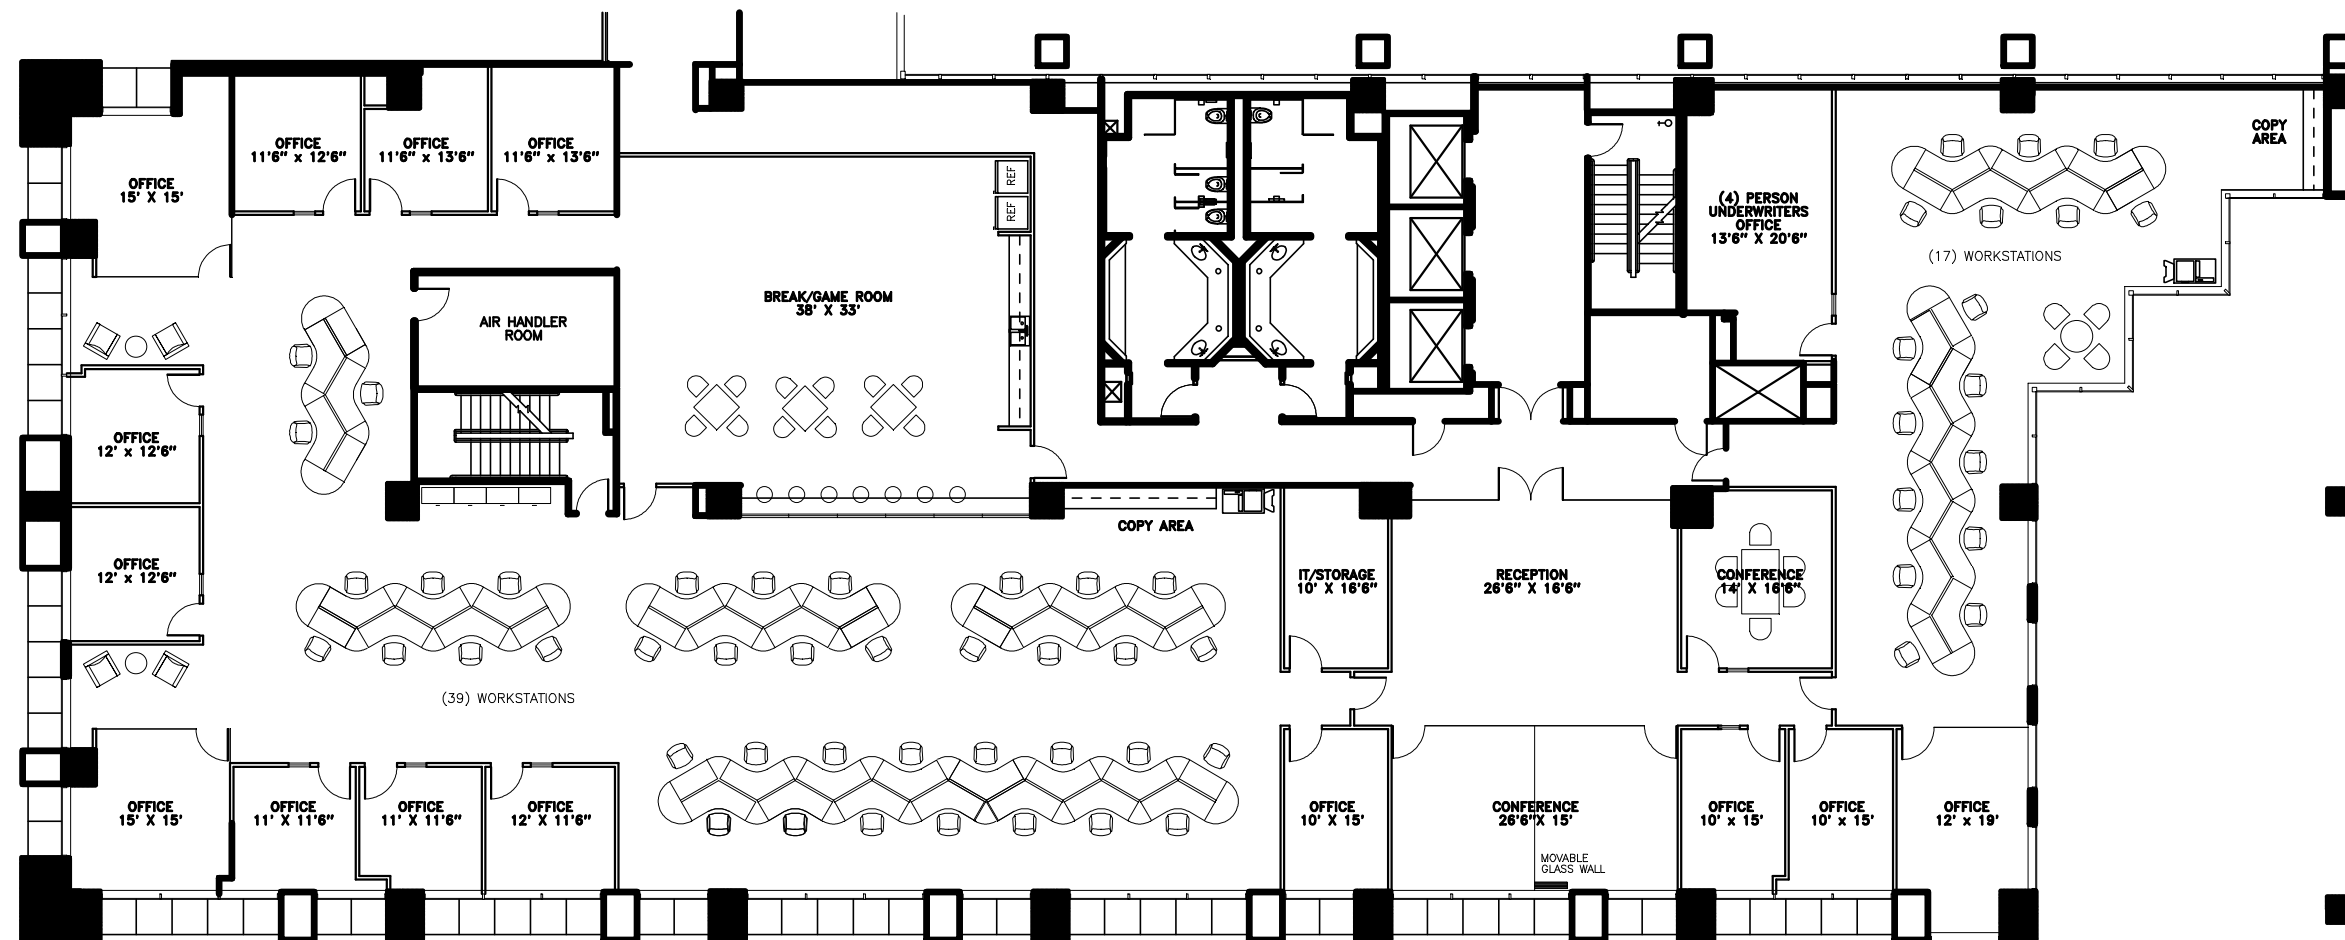

5080 Spectrum Drive
Suite 115 East
Addison, TX 75001
T: 972.385.3991
Interprisedesign.com

**THE
ABERDEEN**

14841 DALLAS PARKWAY N
DALLAS, TX 75240