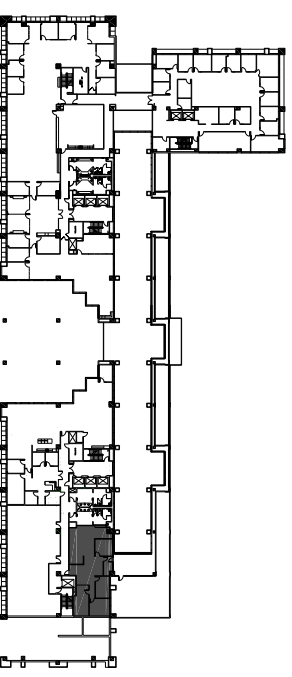

THE ABERDEEN

14841 NORTH DALLAS PKWY. DALLAS, TX 75254

2ND FLOOR
KEY PLAN

SUITE 220

RSF: 2,172