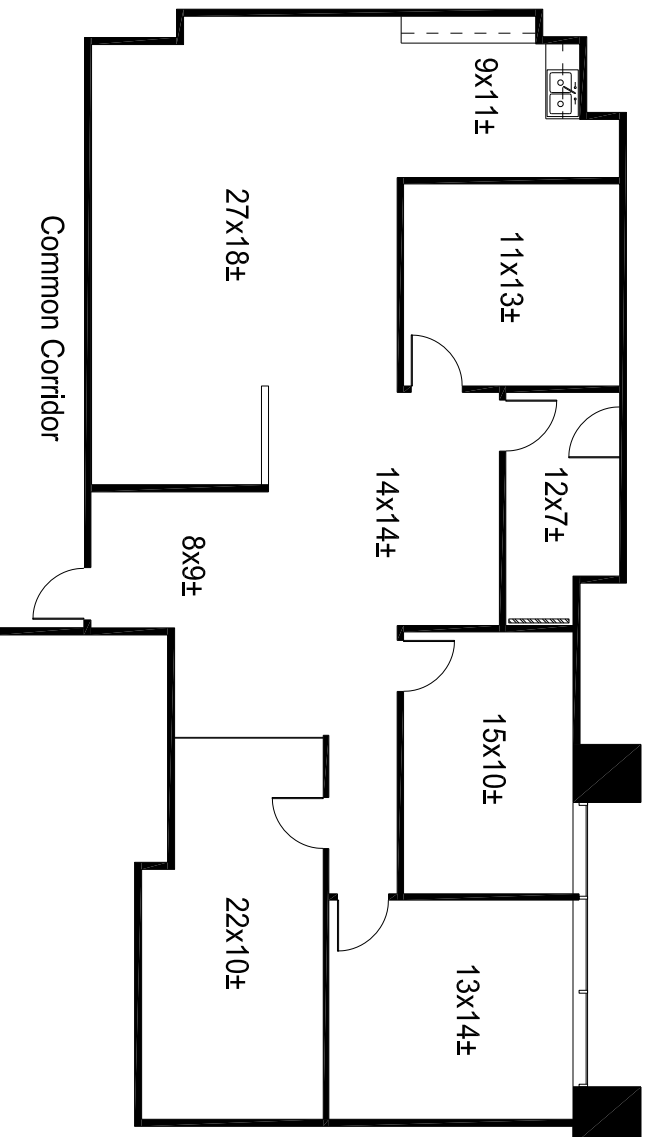

THE ABERDEEN

14841 NORTH DALLAS PKWY. DALLAS, TX 75254

2ND FLOOR
KEY PLAN

SUITE 220

RSF: 2,172