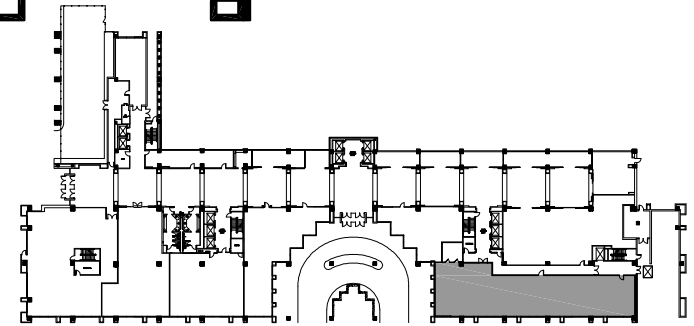

THE ABERDEEN

14841 DALLAS PARKWAY N., DALLAS, TX 75240

0 5' 10' 20'
SCALE

1ST FLOOR

SUITE 140

RSF: 5,738

INTERPRISE