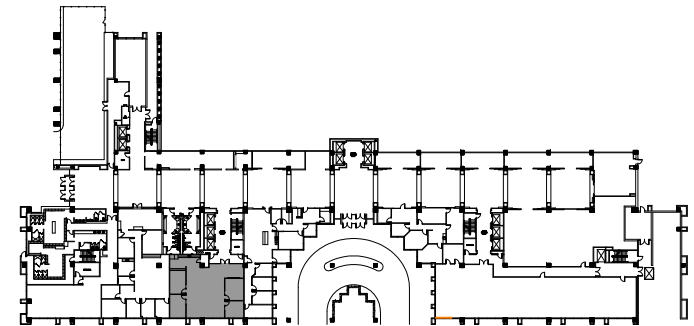

THE ABERDEEN

14841 NORTH DALLAS PKWY. DALLAS, TX 75254

1ST FLOOR
KEY PLAN

SUITE 120

RSF: 2,763