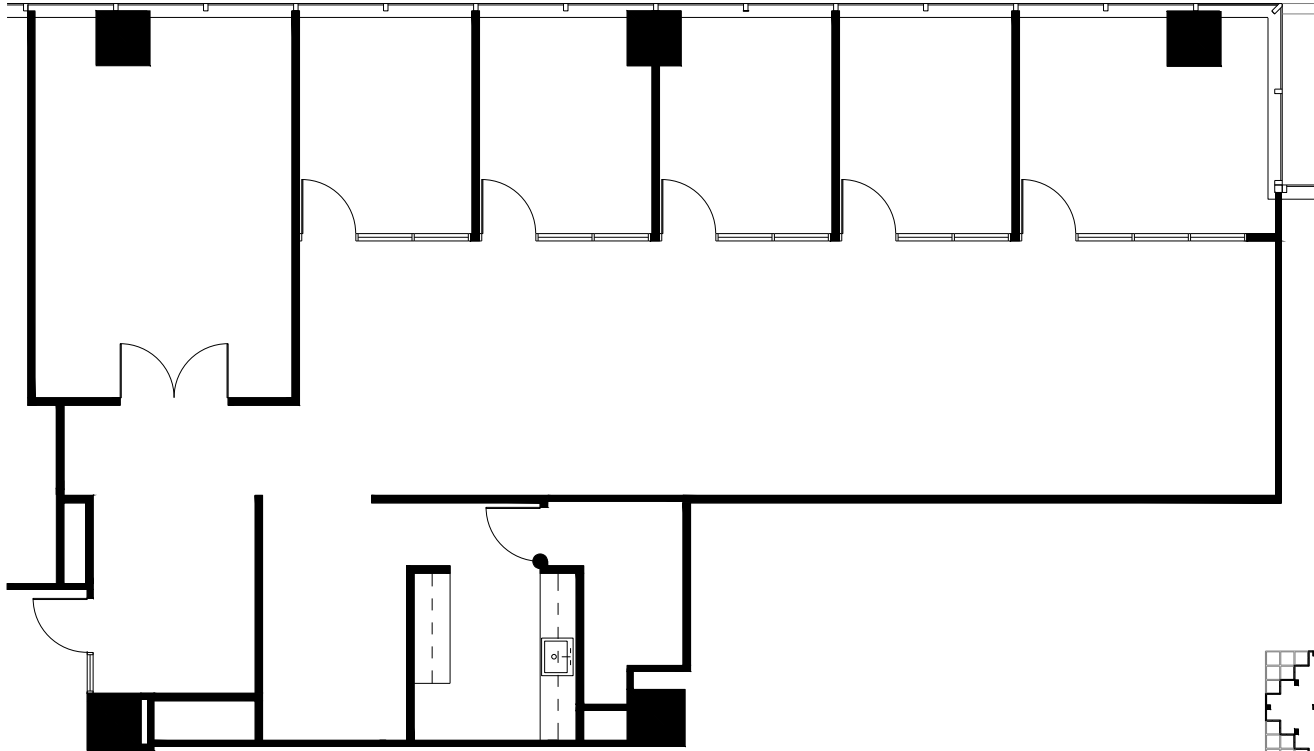

THE ABERDEEN

14841 NORTH DALLAS PKWY. DALLAS, TX 75254

7TH FLOOR
KEY PLAN

SUITE 760

RSF: 2,899