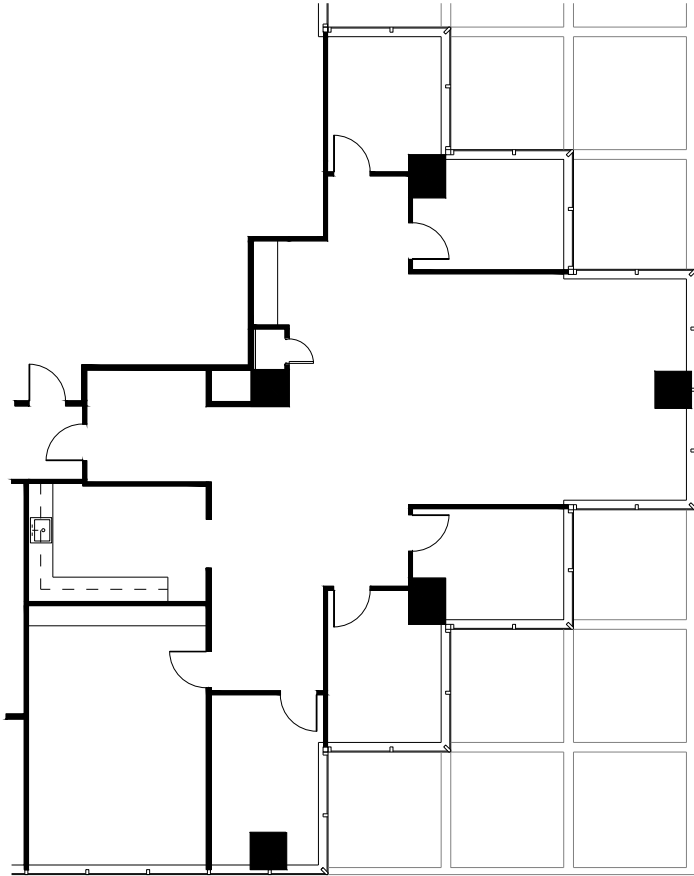

THE ABERDEEN

14841 NORTH DALLAS PKWY. DALLAS, TX 75254

7TH FLOOR
KEY PLAN

SUITE 750

RSF: 2,843